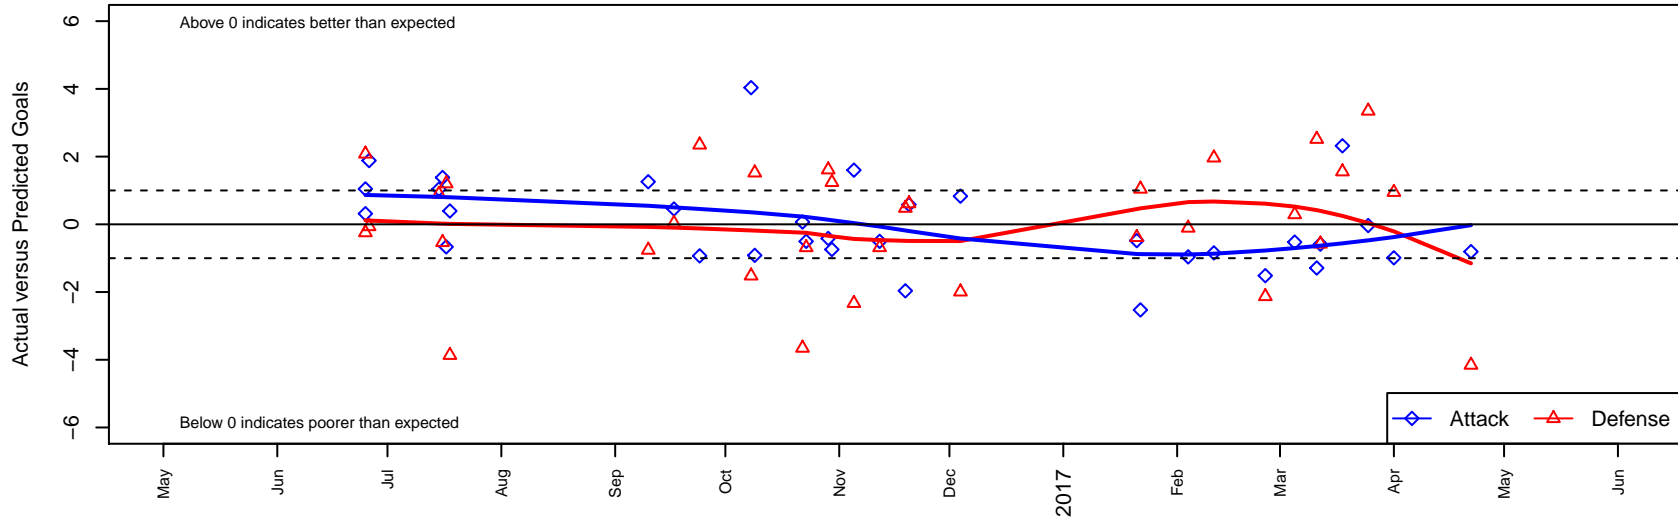

Slammers Orange B03

Rainier Valley Slammers
 Auburn, WA
 B03 total strength=1181
 attack=4.92 defense=2.85
 fall league = RCL B03 Div 3
 spr league = Win RCL B03 Div 4

alt names used:
 RAINIER VALLEY SLAMMERS RVS B03 ORA
 RVS B03 Orange
 RVS B03 Orange
 RVS B03 Orange

Venues played:
 2016 RVS Classic BU14-15
 2016 Nike Crossfire Challenge Silver Group U1
 2016 RCL B03 Div 3
 2016 Win RCL B03 Div 4
 2016 WYS Presidents Cup B03 Division 1

Slammers Orange B03
 Dots are actual minus expected GF (blue circles) and GA (red triangles).
 Blue line is smoothed change in attack strength. Red is smoothed change in defense strength.

**attack and defense variance (black dot)
relative to other teams
and top 10 in region**

**attack and defense rating
relative to others at age
and all opponents in last 13 months**

Performance relative to 13 month average