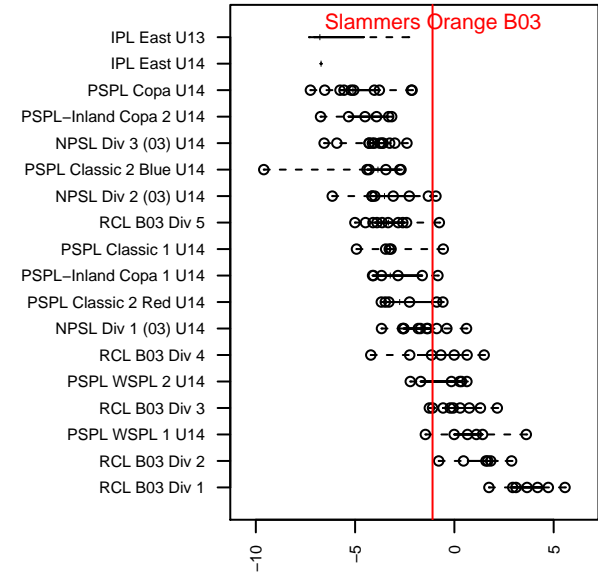

Slammers Orange B03

Rainier Valley Slammers
 Auburn, WA
 B03 total strength=1181
 attack=4.92 defense=2.85
 fall league = RCL B03 Div 3
 spr league = Win RCL B03 Div 4

alt names used:
 RAINIER VALLEY SLAMMERS RVS B03 ORA
 RVS B03 Orange
 RVS B03 Orange
 RVS B03 Orange

Venues played:
 2016 RVS Classic BU14-15
 2016 Nike Crossfire Challenge Silver Group U1
 2016 RCL B03 Div 3
 2016 Win RCL B03 Div 4
 2016 WYS Presidents Cup B03 Division 1

Slammers Orange B03
 Dots are actual minus expected GF (blue circles) and GA (red triangles).
 Blue line is smoothed change in attack strength. Red is smoothed change in defense strength.

**attack and defense variance (black dot)
relative to other teams
and top 10 in region**

**attack and defense rating
relative to others at age
and all opponents in last 13 months**

Performance relative to 13 month average